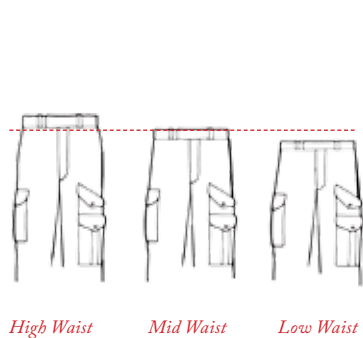

MEN

Body Size, average**	42	44	46	48	50	52	54	56	58	60		
***) height 180 cm (5'10)												
Chest (1) cm	84	88	92	96	100	104	108	112	116	120		
Waist (2)	72	76	80	84	88	92	96	100	104	108		
Seat (3)	92	96	100	104	108	112	116	120	124	128		
Inseam raw length: regular / long (4)	89 / 94	90 / 95	91 / 96	92 / 97	93 / 98	94 / 99	95 / 100	96 / 101	97 / 102	98 / 103		
Inseam fixed length: regular / long (4)	78 / 83	79 / 84	80 / 85	81 / 86	82 / 87	83 / 88	84 / 89	85 / 90	86 / 91	87 / 92		
Head measurement (6)	XS (53)	S (54-55)		M (56-57)		L (58-59)		XL (60-61)		XXL (62-63)		
US Size, Men (Approximate conversion)	XS		S		M		L		XL		XXL	XXXL
Inch size (Trousers)	27-28	29	30-31	32	33-34	36	37	38-39	40	41-42		
Fjällräven Numeric Sizes	42	44	46	48	50	52	54	56	58	60		
Chest (1) inches	33½	35	36½	38½	40	41½	43	44½	46	48		
Waist (2)	28½	30½	32	33½	35	36½	38½	40	41½	43		
Seat (3)	36½	38½	40	41½	43	44½	46	48	49½	51		
Inseam raw length: regular / long (4)	35 / 37	36 / 38	36 / 38	37 / 39	37 / 39	38 / 40	38 / 40	38 / 40	39 / 41	39 / 41		
Inseam fixed length: regular / long (4)	31 / 33	32 / 34	32 / 34	32 / 34	33 / 35	33 / 35	34 / 36	34 / 36	34 / 36	35 / 37		
Head measurement (5)	XS (20-21)	S (21-22)		M (22-23)		L (23-23)		XL (24-24)		XXL (25-25)		

Trouser Lengths

KIDS

Body Size / Length (cm) children	104	110	116	122	128	134	140	146	152
Approximate age	3-4	4-5	5-6	6-7	7-8	8-9	9-10	10-11	11-12
Chest (1) cm	54	56	58	61	64	67	70	73	76
Waist (2)	53	54	55	57	59	61	63	65	67
Seat (3)	59	61	63	66	69	72	75	78	81
Inseam (4)	43	47	51	55	59	63	67	71	75
Head measurement in cm (5)	53								
Size (US) (Approximate conversion)	4T	4	5	6	6X	8	10		12
Swe cl. sizes / Body length (5)	104	110	116	122	128	134	140	146	152
Approximate age	3-4	4-5	5-6	6-7	7-8	8-9	9-10	10-11	11-12
Chest (1) inches	21	22	23	24	25	27	28	29	30
Waist (2)	21	21	22	23	23	24	25	26	27
Seat (3)	23	24	25	26	27	29	30	31	32
Inseam (4)	17	19	20	22	23	25	27	28	30
Body length	41	44	46	49	51	53	56	58	61
Head measurement in inch (5)	21								