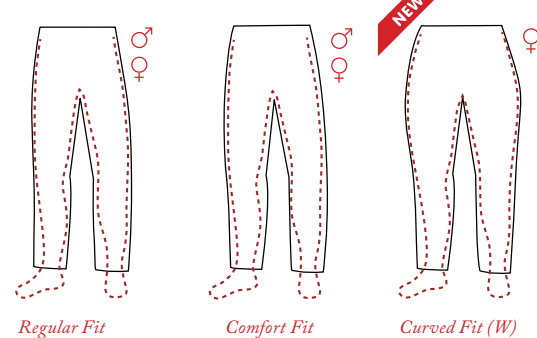

MEN

Body Size, average**	42	44	46	48	50	52	54	56	58	60		
***) height 180 cm (5'10)												
Chest (1) cm	84	88	92	96	100	104	108	112	116	120		
Waist (2)	72	76	80	84	88	92	96	100	104	108		
Seat (3)	92	96	100	104	108	112	116	120	124	128		
Inseam raw length: regular / long (4)	89 / 94	90 / 95	91 / 96	92 / 97	93 / 98	94 / 99	95 / 100	96 / 101	97 / 102	98 / 103		
Inseam fixed length: regular / long (4)	78 / 83	79 / 84	80 / 85	81 / 86	82 / 87	83 / 88	84 / 89	85 / 90	86 / 91	87 / 92		
Head measurement (6)	XS (53)	S (54-55)		M (56-57)		L (58-59)		XL (60-61)		XXL (62-63)		
US Size, Men (Approximate conversion)	XS		S		M		L		XL		XXL	XXXL
Inch size (Trousers)	27-28	29	30-31	32	33-34	36	37	38-39	40	41-42		
Fjällräven Numeric Sizes	42	44	46	48	50	52	54	56	58	60		
Chest (1) inches	33½	35	36½	38½	40	41½	43	44½	46	48		
Waist (2)	28½	30½	32	33½	35	36½	38½	40	41½	43		
Seat (3)	36½	38½	40	41½	43	44½	46	48	49½	51		
Inseam raw length: regular / long (4)	35 / 37	36 / 38	36 / 38	37 / 39	37 / 39	38 / 40	38 / 40	38 / 40	39 / 41	39 / 41		
Inseam fixed length: regular / long (4)	31 / 33	32 / 34	32 / 34	32 / 34	33 / 35	33 / 35	34 / 36	34 / 36	34 / 36	35 / 37		
Head measurement (5)	XS (20-21)	S (21-22)		M (22-23)		L (23-23)		XL (24-24)		XXL (25-25)		

German D-sizes Men's Trousers	24	25	26	27	28	29	30	31
Waist (2)	86	90	94	98	102	106	110	114
Inseam raw length (4)	92	93	94	95	96	97	98	99
Inseam fixed length (4)	81	82	83	84	85	86	87	88

Trouser Fits