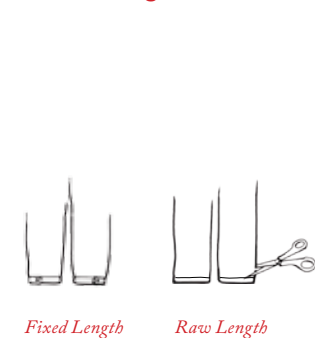

Trouser Lengths